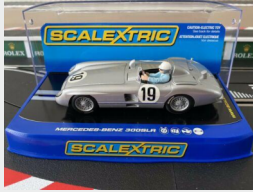

19

MERCEDES-BENZ DAIMLER AG 

CHASSIS:	Mercedes-Benz 300 SLR [7/55]
BODY:	Sport Barquette
MOTOR:	Mercedes-Benz 3.0
CLASS:	S 3.0
DRIVERS:	Juan Manuel Fangio  Stirling Moss 

DNF | 134 LAPS

RTR SLOT-CAR

1:32

SCALEXTRIC

SCALEXTRIC (UK) C3024
1:32 PLASTIC SLOT CAR

★ ★ ★ ★ ★ REAL
★ ★ ★ ★ ★ RARE
★ ★ ★ ★ ★ K/M

SCALEXTRIC

SCALEXTRIC (UK) C3058A
1:32 PLASTIC SLOT CAR

★ ★ ★ ★ ★ REAL
★ ★ ★ ★ ★ RARE
★ ★ ★ ★ ★ K/M