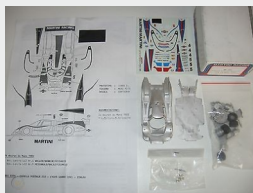

4

LANCIA CORSE / MARTINI RACING

CHASSIS:	Lancia LC2/85 [2]
BODY:	GT Prototype
MOTOR:	Lancia 3.0T
CLASS:	C1
DRIVERS:	Alessandro Nannini Bob Wollek Lucio Cesario

© WWW.TOYMART.COM

6.th | 360 LAPS

BUILT MODEL

★★★★★ REAL
★★★★★ RARE
★★★★★ K/M

1:43

KIT MODEL

MERI KITS

MERI KITS (IT) MK060
1:43 WHITE METAL KIT

★★★★★ REAL
★★★★★ RARE
★★★★★ K/M

MRF RECORD

MRF RECORD (FR) R5039
1:43 RESIN KIT MODEL