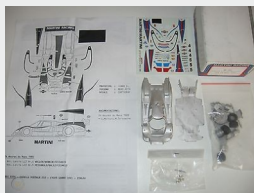

5

LANCIA CORSE / MARTINI RACING

| | |
|----------|--|
| CHASSIS: | Lancia LC2/85 [5] |
| BODY: | GT Prototype |
| MOTOR: | Lancia 3.0T |
| CLASS: | C1 |
| DRIVERS: | Henri Pescarolo  Mauro Baldi  |

© WWW.IXOMODELS.COM

7.th | 358 LAPS

1:43

BUILT MODEL

ixo
MODELS

IXO (CN) LMC 128
1:43 DIE-CAST BUILT

★★★★★ REAL
★★★★★ RARE
★★★★★ K/M

spark

SPARK (CN) S0657
1:43 RESIN BUILT

★★★★★ REAL
★★★★★ RARE
★★★★★ K/M

KIT MODEL

MERIT KITS

MERIT KITS (IT) MK060
1:43 WHITE METAL KIT

★★★★★ REAL
★★★★★ RARE
★★★★★ K/M

scorpi

MRF RECORD (FR) R5039
1:43 RESIN KIT MODEL

★★★★★ REAL
★★★★★ RARE
★★★★★ K/M