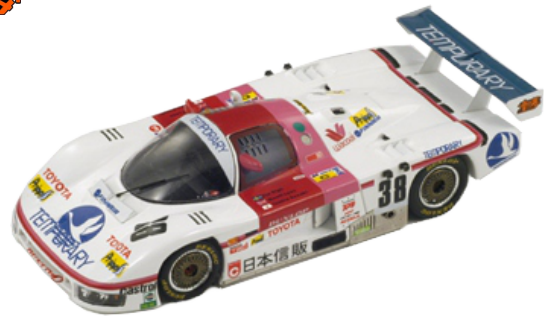

38

DOME CO LTD

CHASSIS:	Dome 85C/L
BODY:	GT Prototype
MOTOR:	Toyota 2.1T
CLASS:	C1
DRIVERS:	Eje Elgh  Geoff Lees  Toshio Suzuki 

© WWW.SPARKMODEL.COM

DNF | 141 LAPS

1:43

BUILT MODEL

  
HACHETTE (FR) 24HLM 62  
1:43 DIE-CAST BUILT