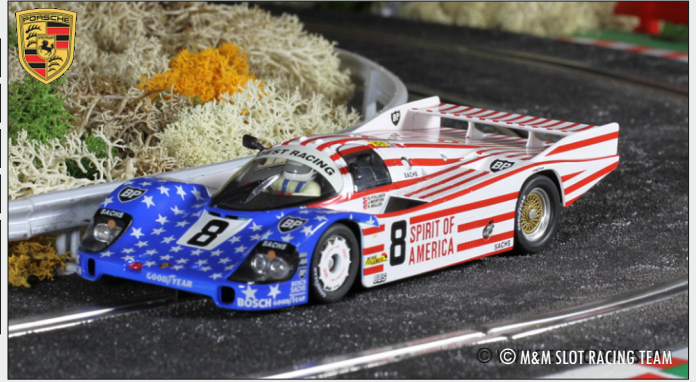

8

JOEST PORSCHE RACING 

CHASSIS:	Porsche 956 [104]
BODY:	GT Prototype
MOTOR:	Porsche 2.6T
CLASS:	C1
DRIVERS:	George Follmer  John Morton  Kenper Miller 

3.rd | 355 LAPS

1:32

RTR SLOT-CAR

  
SLOT IT (IT) CA02C  
1:32 PLASTIC SLOT CAR  
★★★★☆ REAL  
★★★★☆ RARE  
★★★★☆ K/M