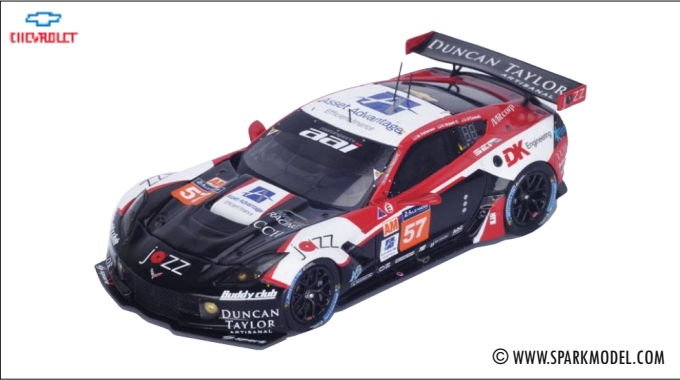

57

TEAM AAI

CHASSIS:	Chevrolet Corvette C7-Z06 [001]
BODY:	GT Coupé
MOTOR:	Chevrolet 5.5
CLASS:	LM GTE Am
DRIVERS:	Johnny O'Connell  Mark Patterson  Olivier Bryant 

© WWW.SPARKMODEL.COM

39.th | 306 LAPS

BUILT MODEL

1:43

**spark**

SPARK (CN) S5139  
1:43 RESIN BUILT

★★★★★ REAL  
★★★☆☆ RARE  
★★★★★ K/M