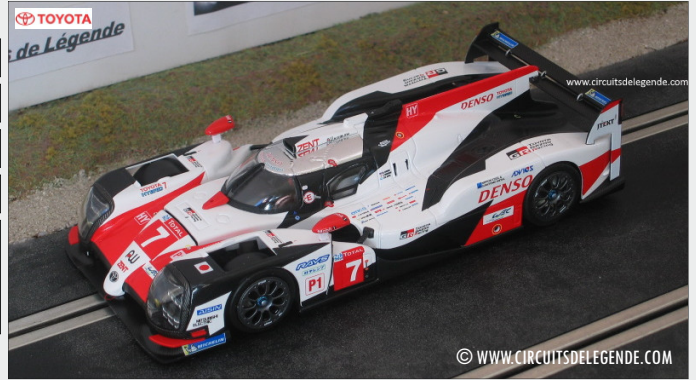

7

TOYOTA GAZOO RACING

CHASSIS:	Toyota TS 050 HB [17-06]
BODY:	GT Prototype
MOTOR:	Toyota 2.4TH
CLASS:	LMP1
DRIVERS:	José María López  Kamui Kobayashi  Mike Conway 

2.nd | 386 LAPS

RTR SLOT-CAR

SRC (ES) LM2018PACK  
1:32 PLASTIC SLOT CAR