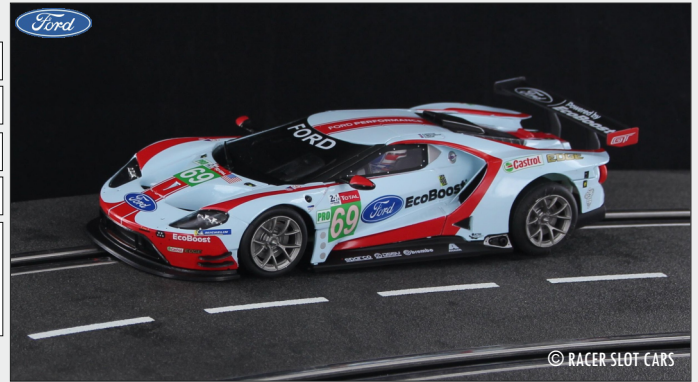

69

FORD CHIP GANASSI TEAM USA

CHASSIS:	Ford GT LM GTE [02]
BODY:	GT Coupé
MOTOR:	Ford 3.5T
CLASS:	LM GTE Pro
DRIVERS:	Ryan Briscoe  Richard Westbrook  Scott Dixon 

24.th | 341 LAPS

RTR SLOT-CAR

1:32

MTR32
MTR32 (CZ) C1307
1:32 LEXAN SLOT CAR

★★★★★ REAL
★★★★★ RARE
★★★★★ K/M

sideways
SIDWAYS (IT) SWCAR02B
1:32 PLASTIC SLOT CAR

★★★★★ REAL
★★★★★ RARE
★★★★★ K/M